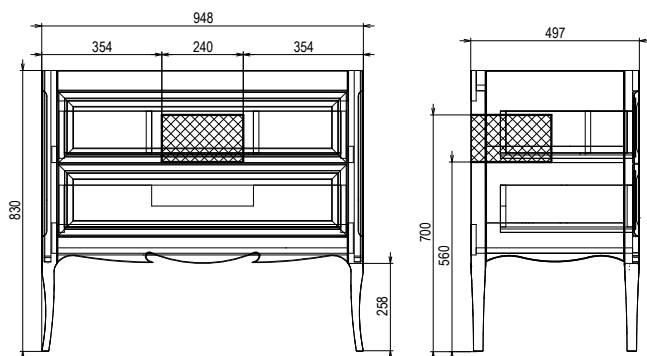

ТЕХНИЧЕСКИЕ ДАННЫЕ

Схемы подключения

Moretta 2.0 / 96