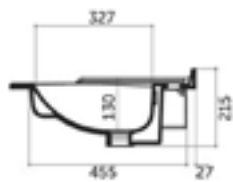

## Раковины

COD. QV10651101

COD. QV12151101

COD. QV09651101

PL-236

CATARINE Y651

TWENTY 46X81 TUTTA VASCA / TOTAL BOWL  
TW05011

TWENTY 46X101 TUTTA VASCA / TOTAL BOWL  
TW09011