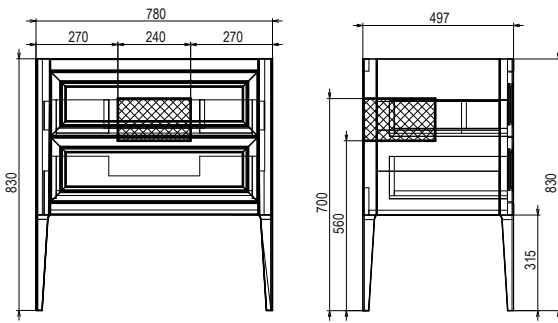

ТЕХНИЧЕСКИЕ ДАННЫЕ

Схемы подключения

Vintage 80