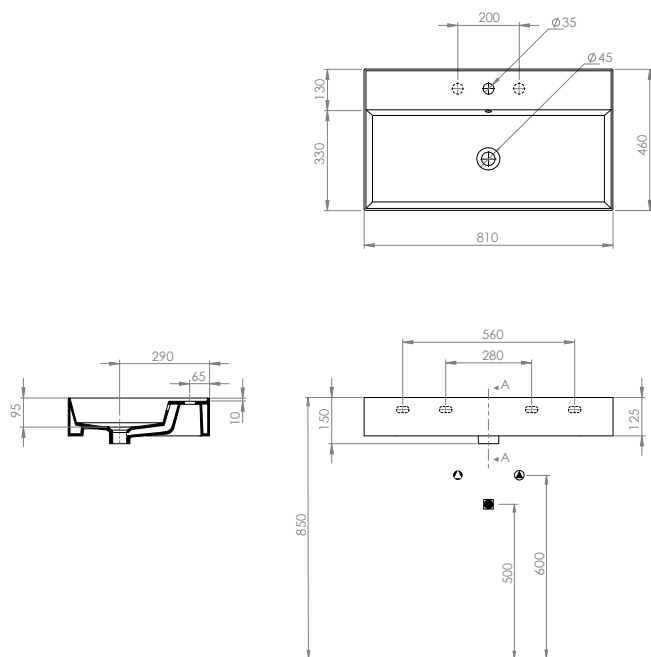

## Раковины

COD. QV10651101

COD. QV12151101

COD. QV09651101

PL-236

CATARINE Y651

TWENTY 46X81 TUTTA VASCA / TOTAL BOWL  
TW05011

TWENTY 46X101 TUTTA VASCA / TOTAL BOWL  
TW09011