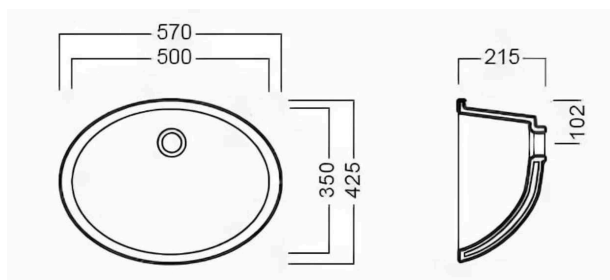

## Раковины

COD. QV10651101

COD. QV12151101

COD. QV09651101

PL-236

CATARINE Y651

TWENTY 46X81 TUTTA VASCA / TOTAL BOWL  
TW05011

TWENTY 46X101 TUTTA VASCA / TOTAL BOWL  
TW09011