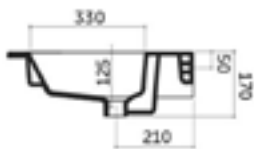

COD. **QS12151101**

Qubo-Consolle-Sx-121-QS121SX101