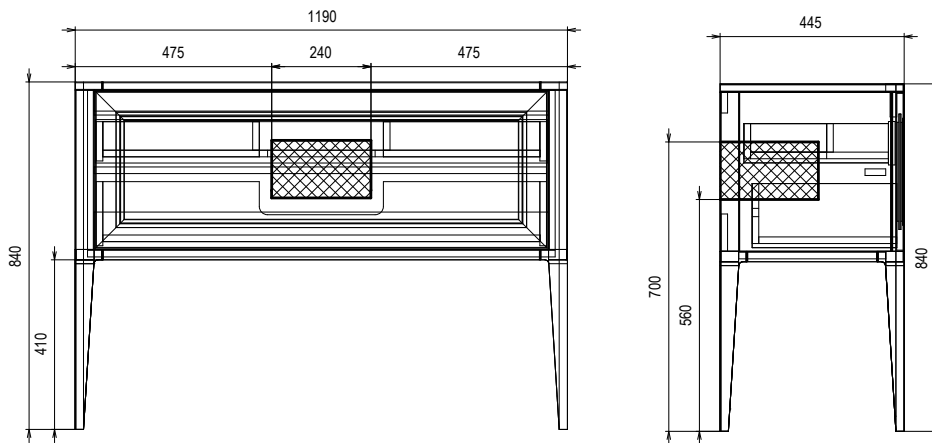

Tribeca 120