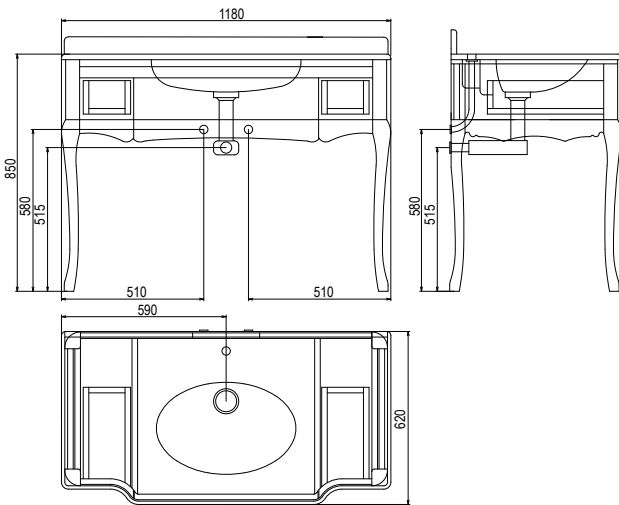

Versailles 118