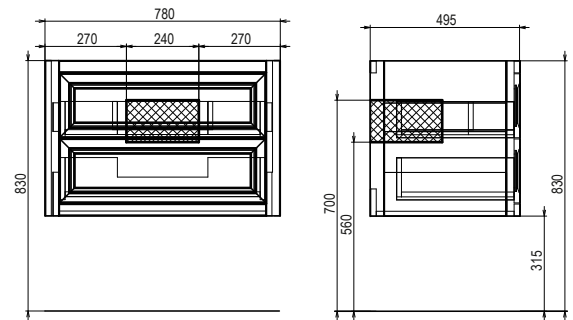

ТЕХНИЧЕСКИЕ ДАННЫЕ

Схемы подключения

Vintage 80