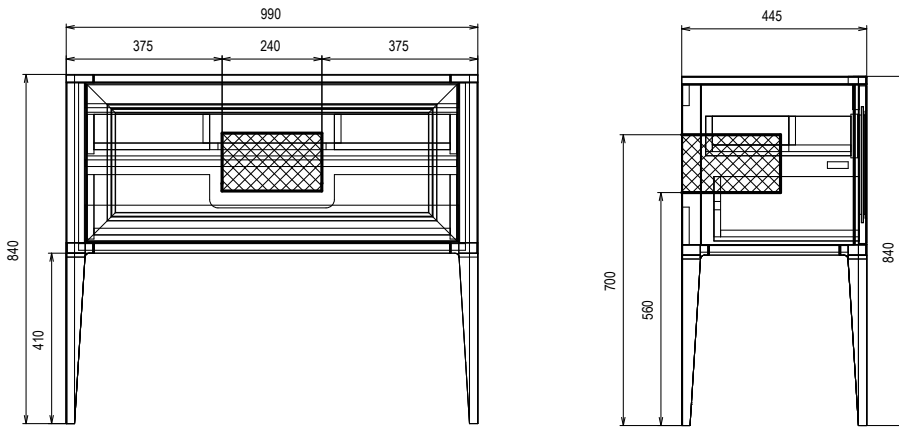

ТЕХНИЧЕСКИЕ ДАННЫЕ

Схемы подключения

Tribeca 100