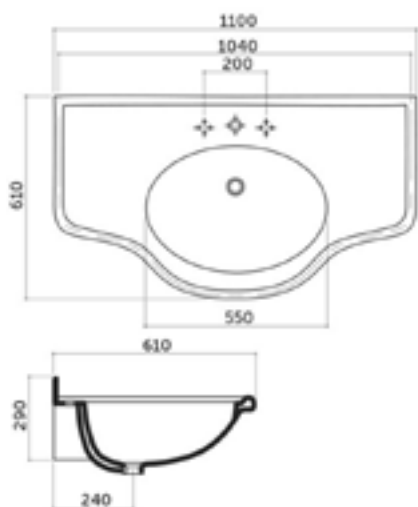

## Раковины

COD. QV10651101

COD. QV12151101

COD. QV09651101

PL-236

CATARINE Y651

TWENTY 46X81 TUTTA VASCA / TOTAL BOWL  
TW05011

TWENTY 46X101 TUTTA VASCA / TOTAL BOWL  
TW09011