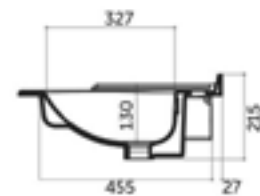

## Раковины

COD. QV10651101

COD. QV12151101

COD. QV09651101

PL-236

CATARINE Y651

TWENTY 46X81 TUTTA VASCA / TOTAL BOWL  
TW05011

TWENTY 46X101 TUTTA VASCA / TOTAL BOWL  
TW09011