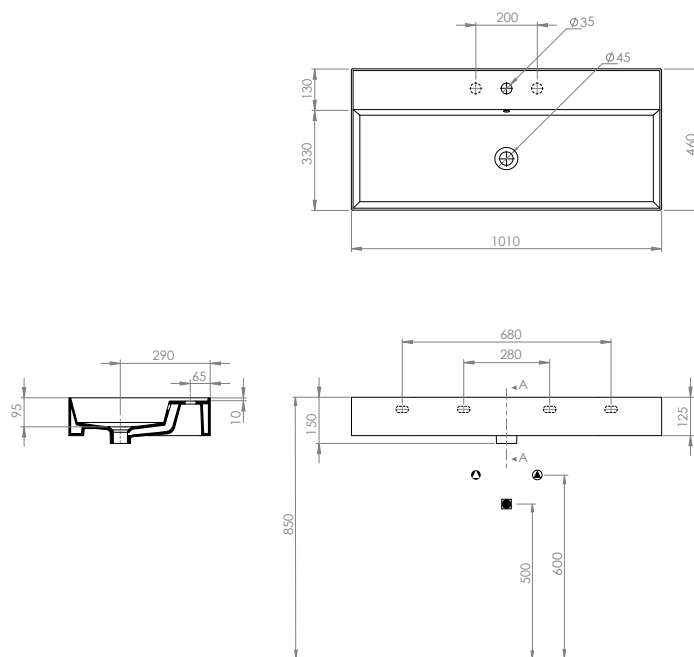

## Раковины

COD. QV10651101

COD. QV12151101

COD. QV09651101

PL-236

CATARINE Y651

TWENTY 46X81 TUTTA VASCA / TOTAL BOWL  
TW05011

TWENTY 46X101 TUTTA VASCA / TOTAL BOWL  
TW09011