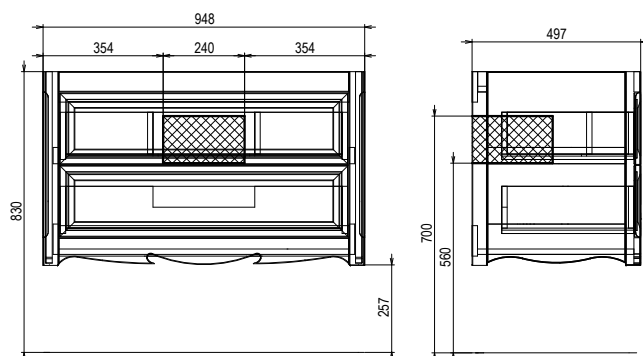

Moretta 2.0 / 96 подвесная