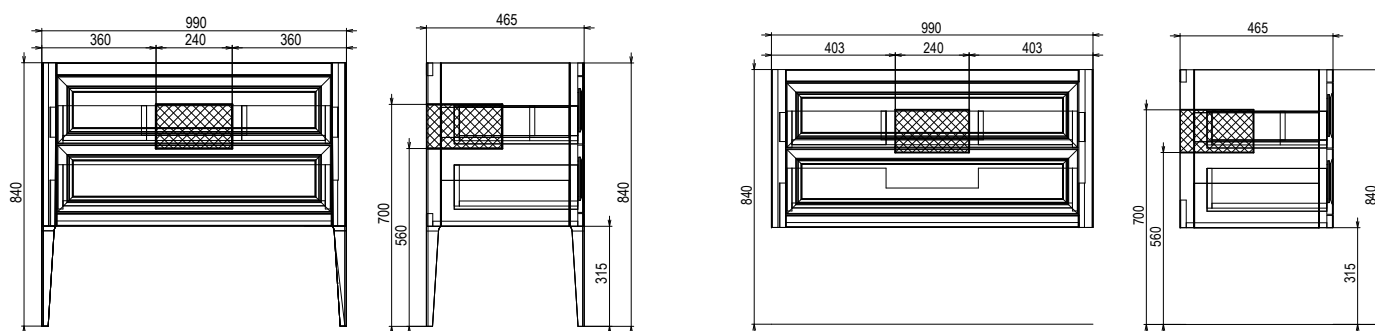

ТЕХНИЧЕСКИЕ ДАННЫЕ

Схемы подключения

Linea 80

Linea 100

Linea 120